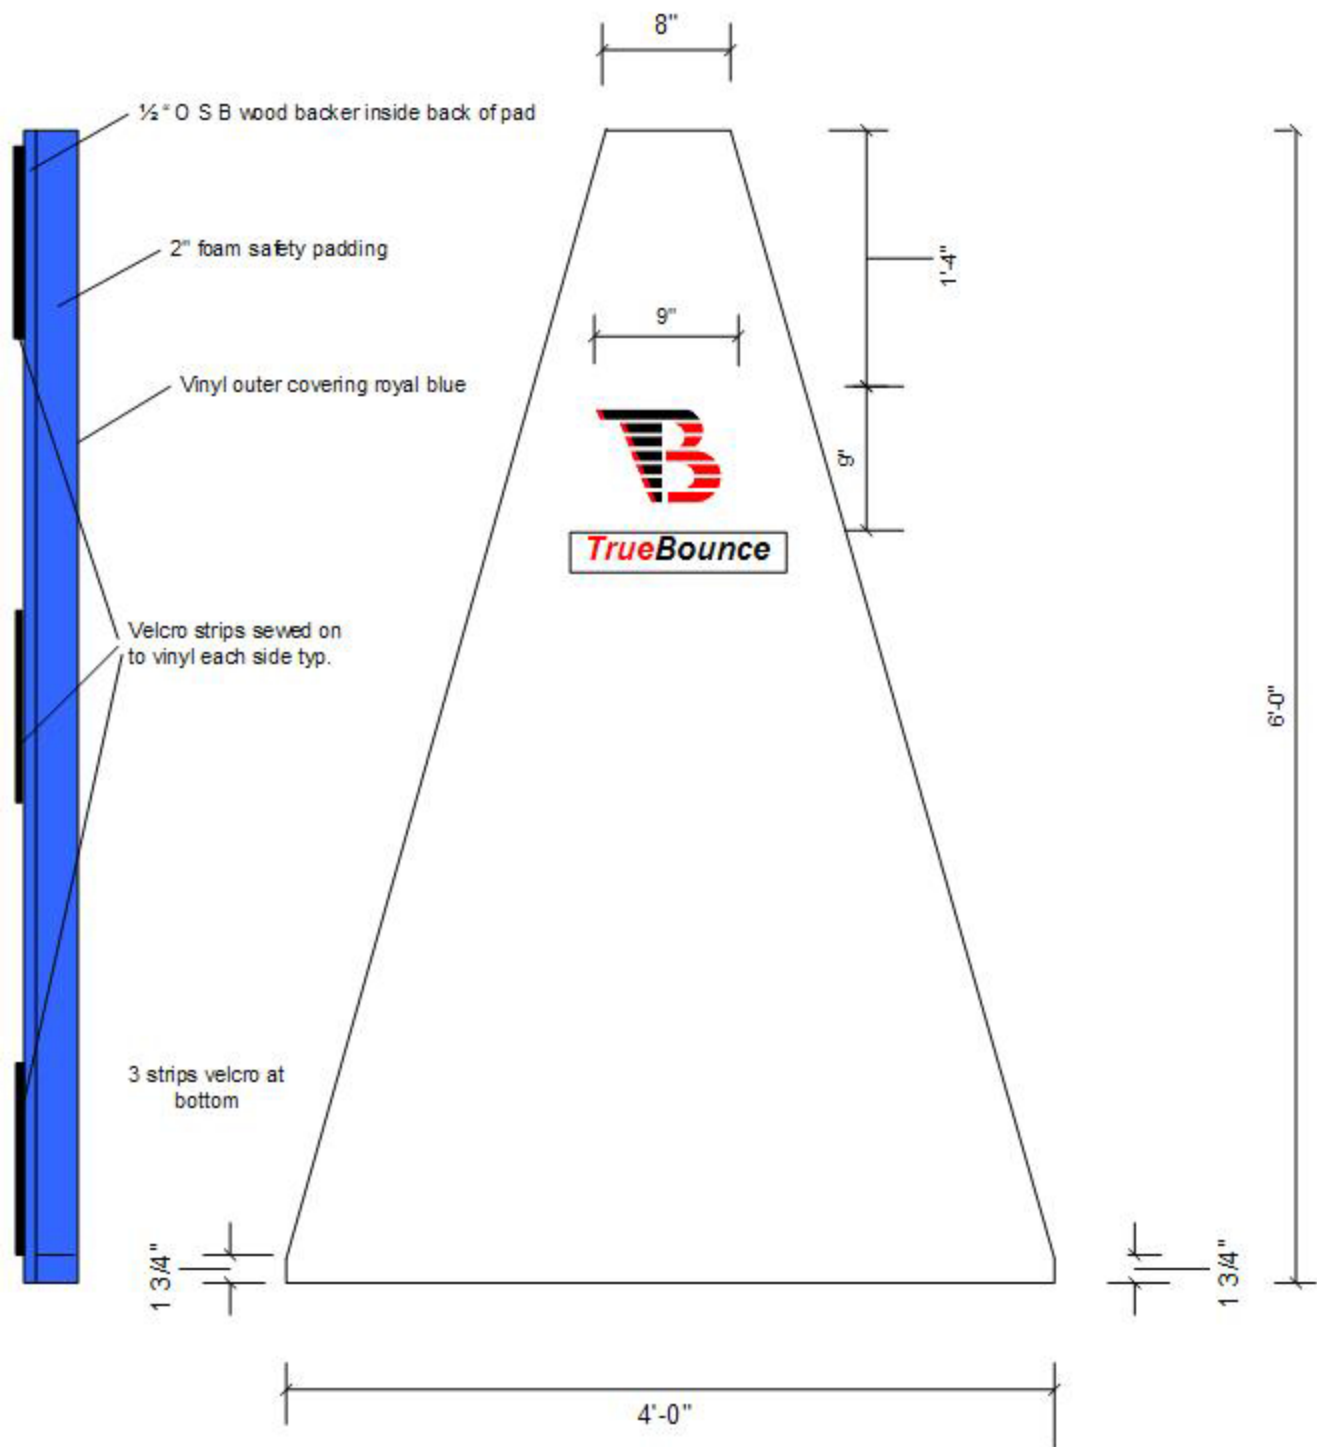

Note\* no visual seams on front of pad

SIDE VIEW

FRONT VIEW

 <b>TrueBounce</b> 194 Riverside Ave New Bedford, MA 508-999-3020 508-990-3726 fax	TITLE		
	True Fold Pad		
	DATE	DRAWN BY	
	4/18/2005	WAYNE	
SCALE	REVISED	PAGE	
N/A	4/27/2005	1 OF 1	