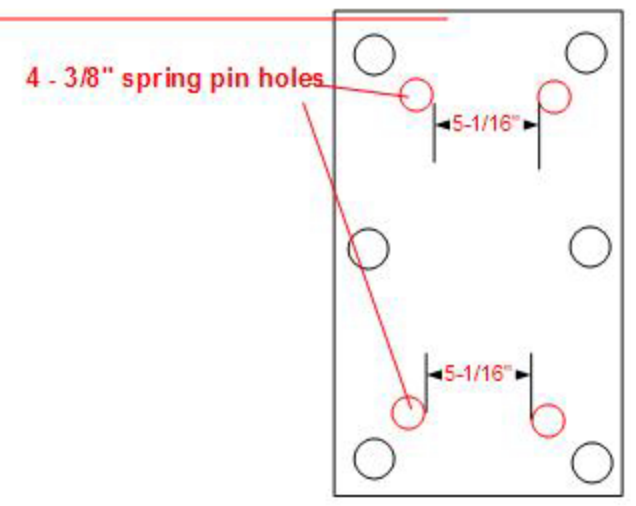

Red represents changes

 TrueBounce 194 Riverside Ave New Bedford, MA 508-999-3020 508-990-3726 fax	TITLE		
	Revised Square Pole Design		
	DATE	DRAWN BY	
	8/21/2004	WAYNE NEWTON	
SCALE	REVISED	PAGE	
N/A	9/20/2005	1 OF 1	