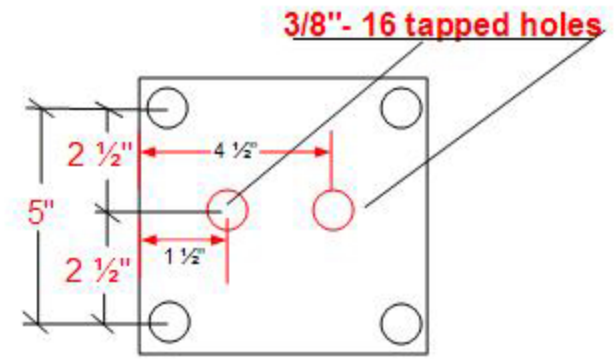

Red represents changes

 TrueBounce 194 Riverside Ave New Bedford, MA 508-999-3020 508-990-3726 fax	TITLE		
	Revised Square Pole Design		
	DATE	DRAWN BY	
	8/21/2004	WAYNE NEWTON	
SCALE	REVISED	PAGE	
N/A	9/20/2005	1 OF 1	