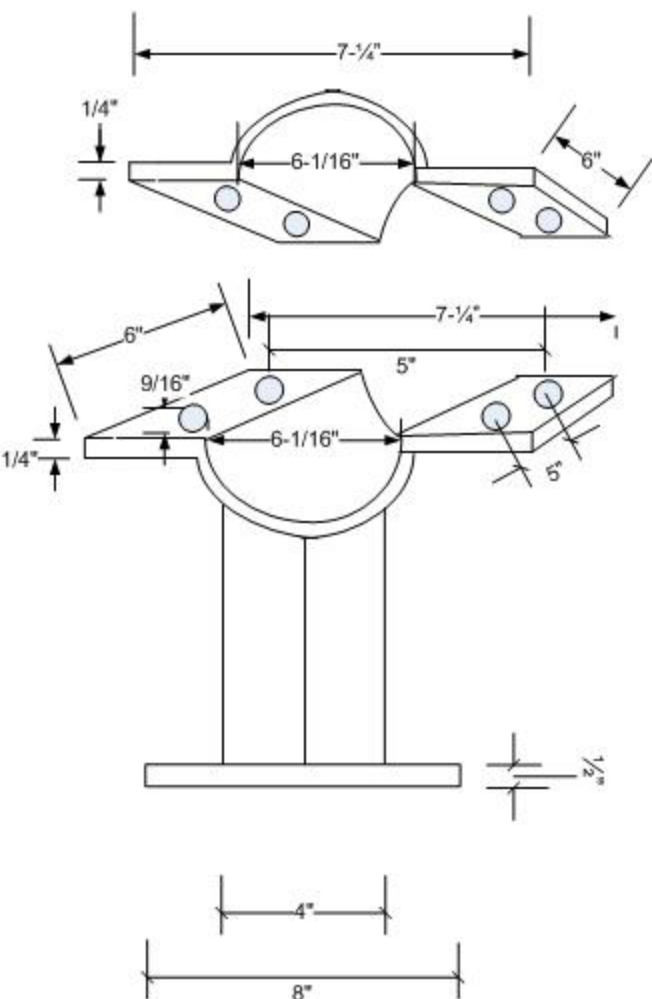

Ceiling Support Rim Mount

 TrueBounce 194 Riverside Ave New Bedford, MA 508-999-3020 508-990-3726 fax	TITLE Ceiling Support Rim Mount		
	DATE 1/26/2008	DRAWN BY OWNER	
	SCALE N/A	REVISED 1/26/2008	PAGE 1 OF 1