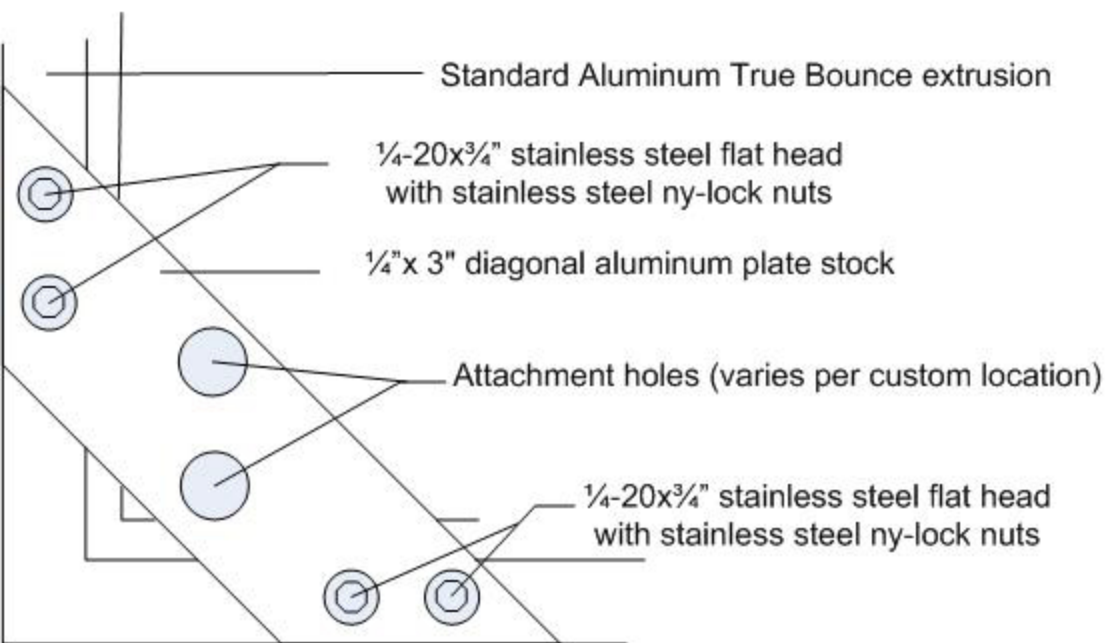

New York Type retro-fit corners

Blown up view

 TrueBounce 194 Riverside Ave New Bedford, MA 508-999-3020 508-980-3726 fax	TITLE		
	New York Retro Fit Corners		
	DATE	DRAWN BY	
	6/11/2006	WAYNE NEWTON	
SCALE	REVISED	PAGE	
N/A	6/11/2006	1 OF 1	